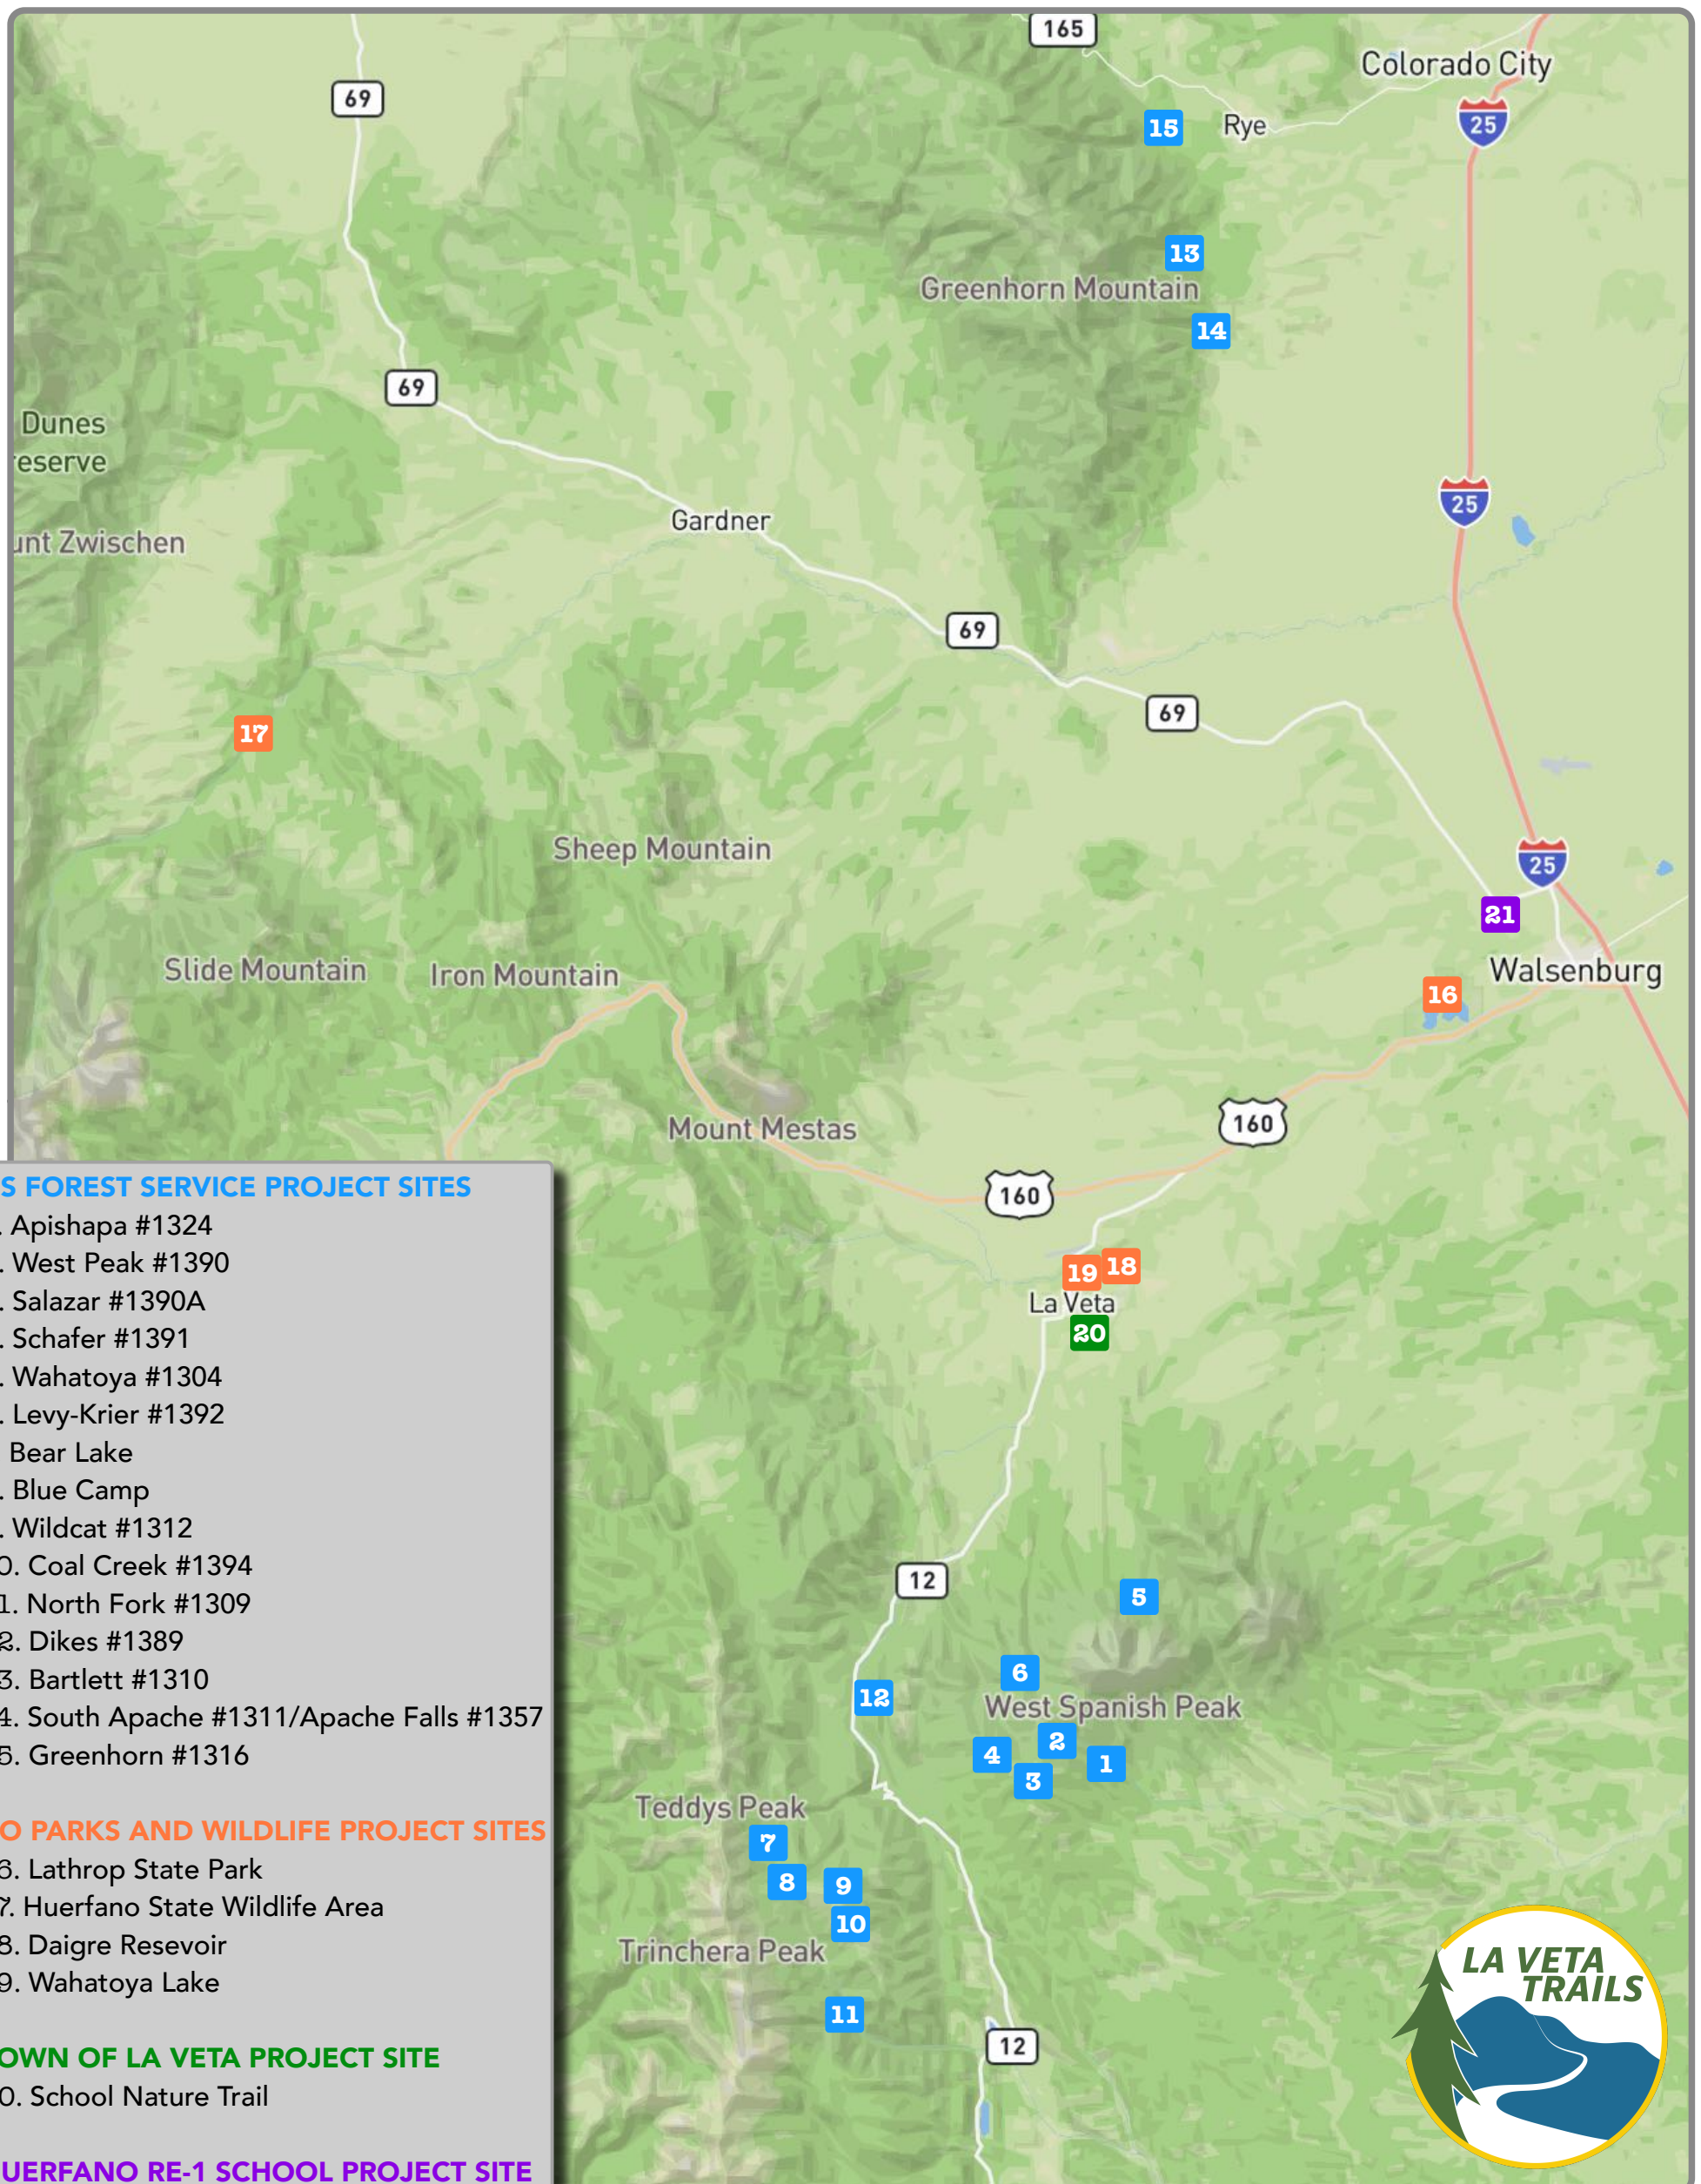

# 2026 PARTNERS AND PROJECT SITES

## US FOREST SERVICE PROJECT SITES

1. Apishapa #1324
2. West Peak #1390
3. Salazar #1390A
4. Schafer #1391
5. Wahatoya #1304
6. Levy-Krier #1392
7. Bear Lake
8. Blue Camp
9. Wildcat #1312
10. Coal Creek #1394
11. North Fork #1309
12. Dikes #1389
13. Bartlett #1310
14. South Apache #1311/Apache Falls #1357
15. Greenhorn #1316

## CO PARKS AND WILDLIFE PROJECT SITES

16. Lathrop State Park
17. Huerfano State Wildlife Area
18. Daigre Reservoir
19. Wahatoya Lake

## TOWN OF LA VETA PROJECT SITE

20. School Nature Trail