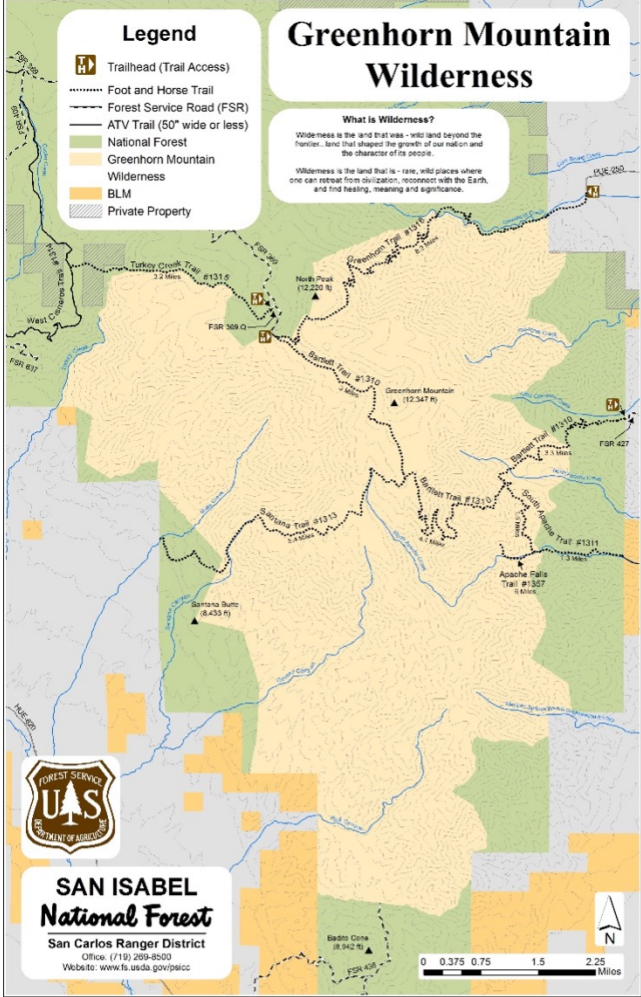

Legend

Trailhead (Trail Access)

Foot and Horse Trail

Forest Service Road (FSR)

ATV Trail (50" wide or less)

National Forest

Greenhorn Mountain Wilderness

Wilderness

BLM

Private Property

Greenhorn Mountain Wilderness

What is Wilderness?

SAN ISABEL National Forest

San Carlos Ranger District

Office: (719) 289-8500
Website: www.fs.usda.gov/psicc