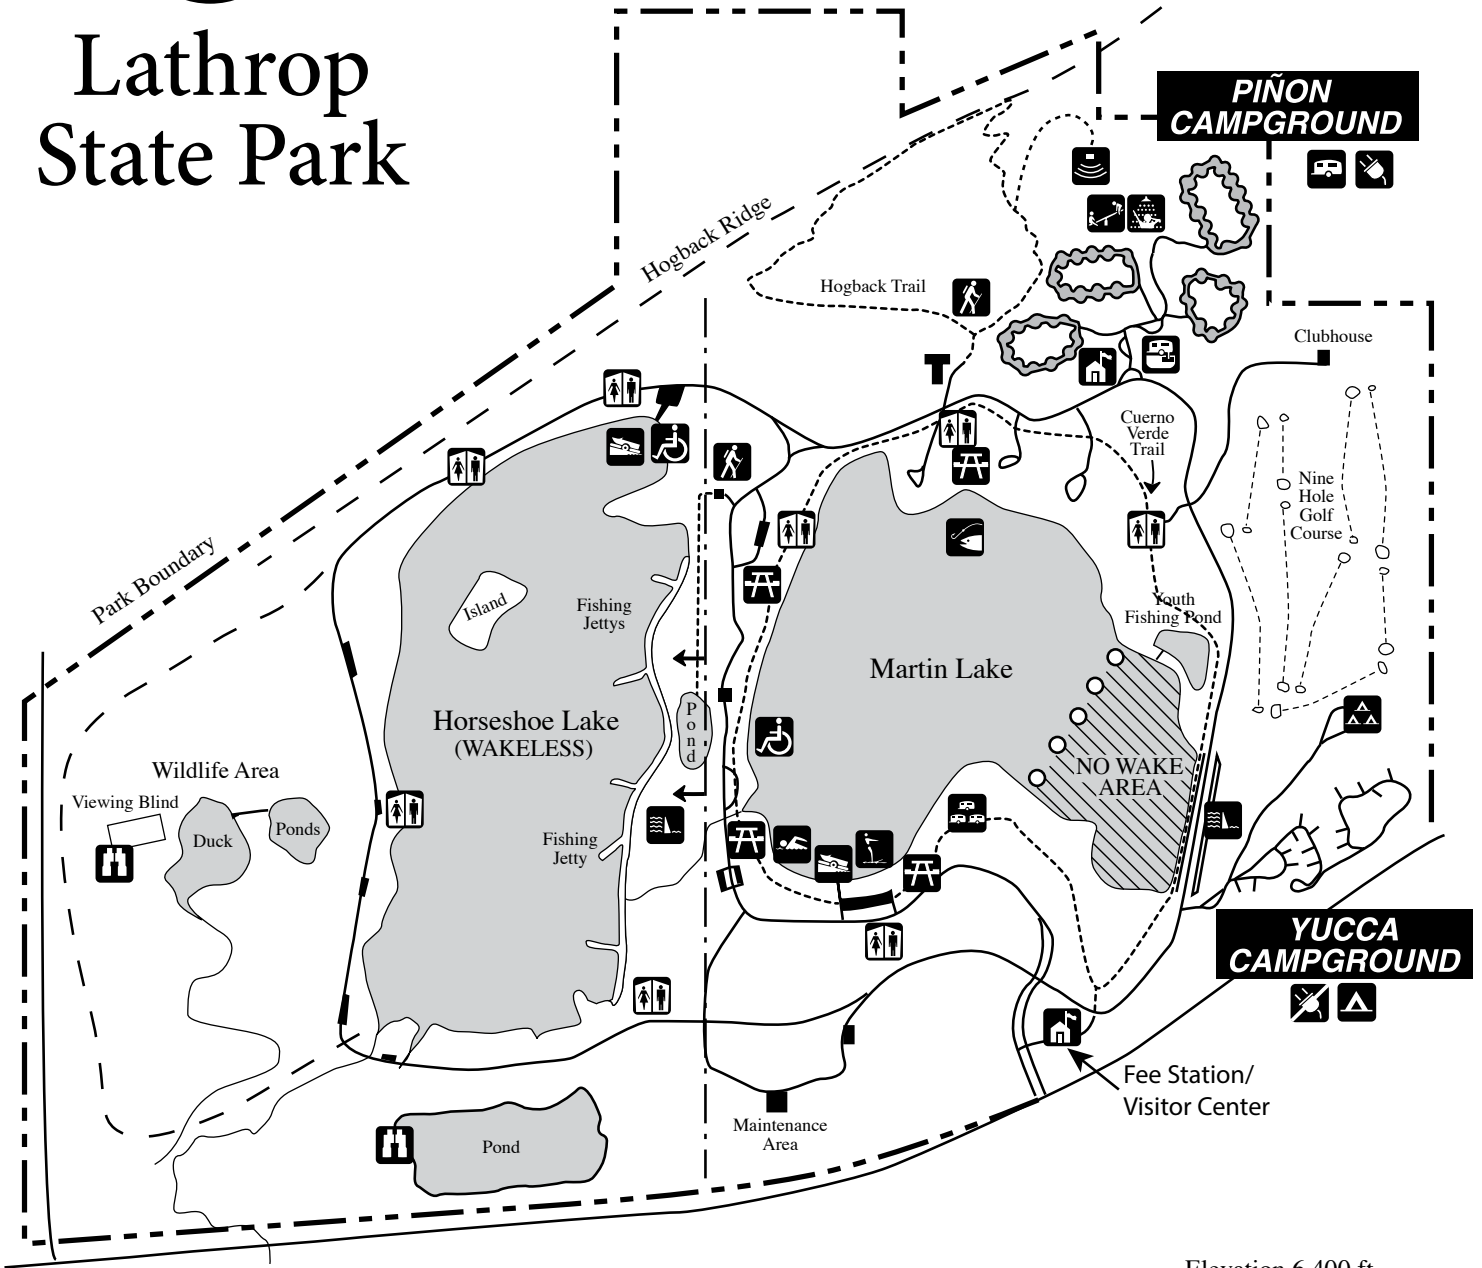

Lathrop State Park

Elevation 6,400 ft.

LEGEND

Accessible	Visitor Center	Playground	Trail Head
Amphitheater	Fishing Access	Restrooms	Water
Bird Watch Area	Foot Trail	RV Camping	----- Hunting Boundary
Boat Ramp	Group Camping	Self Service Station	----- Park Boundary
Dam	Group Camping/Picnic	Showers	----- Trail
Dump Station	Information	Swim Beach/Lap Lane	
Dumpster	Non-electric sites	Tent Camping	
Electrical Hookups	Picnic Area	Water-Skiing Beach	