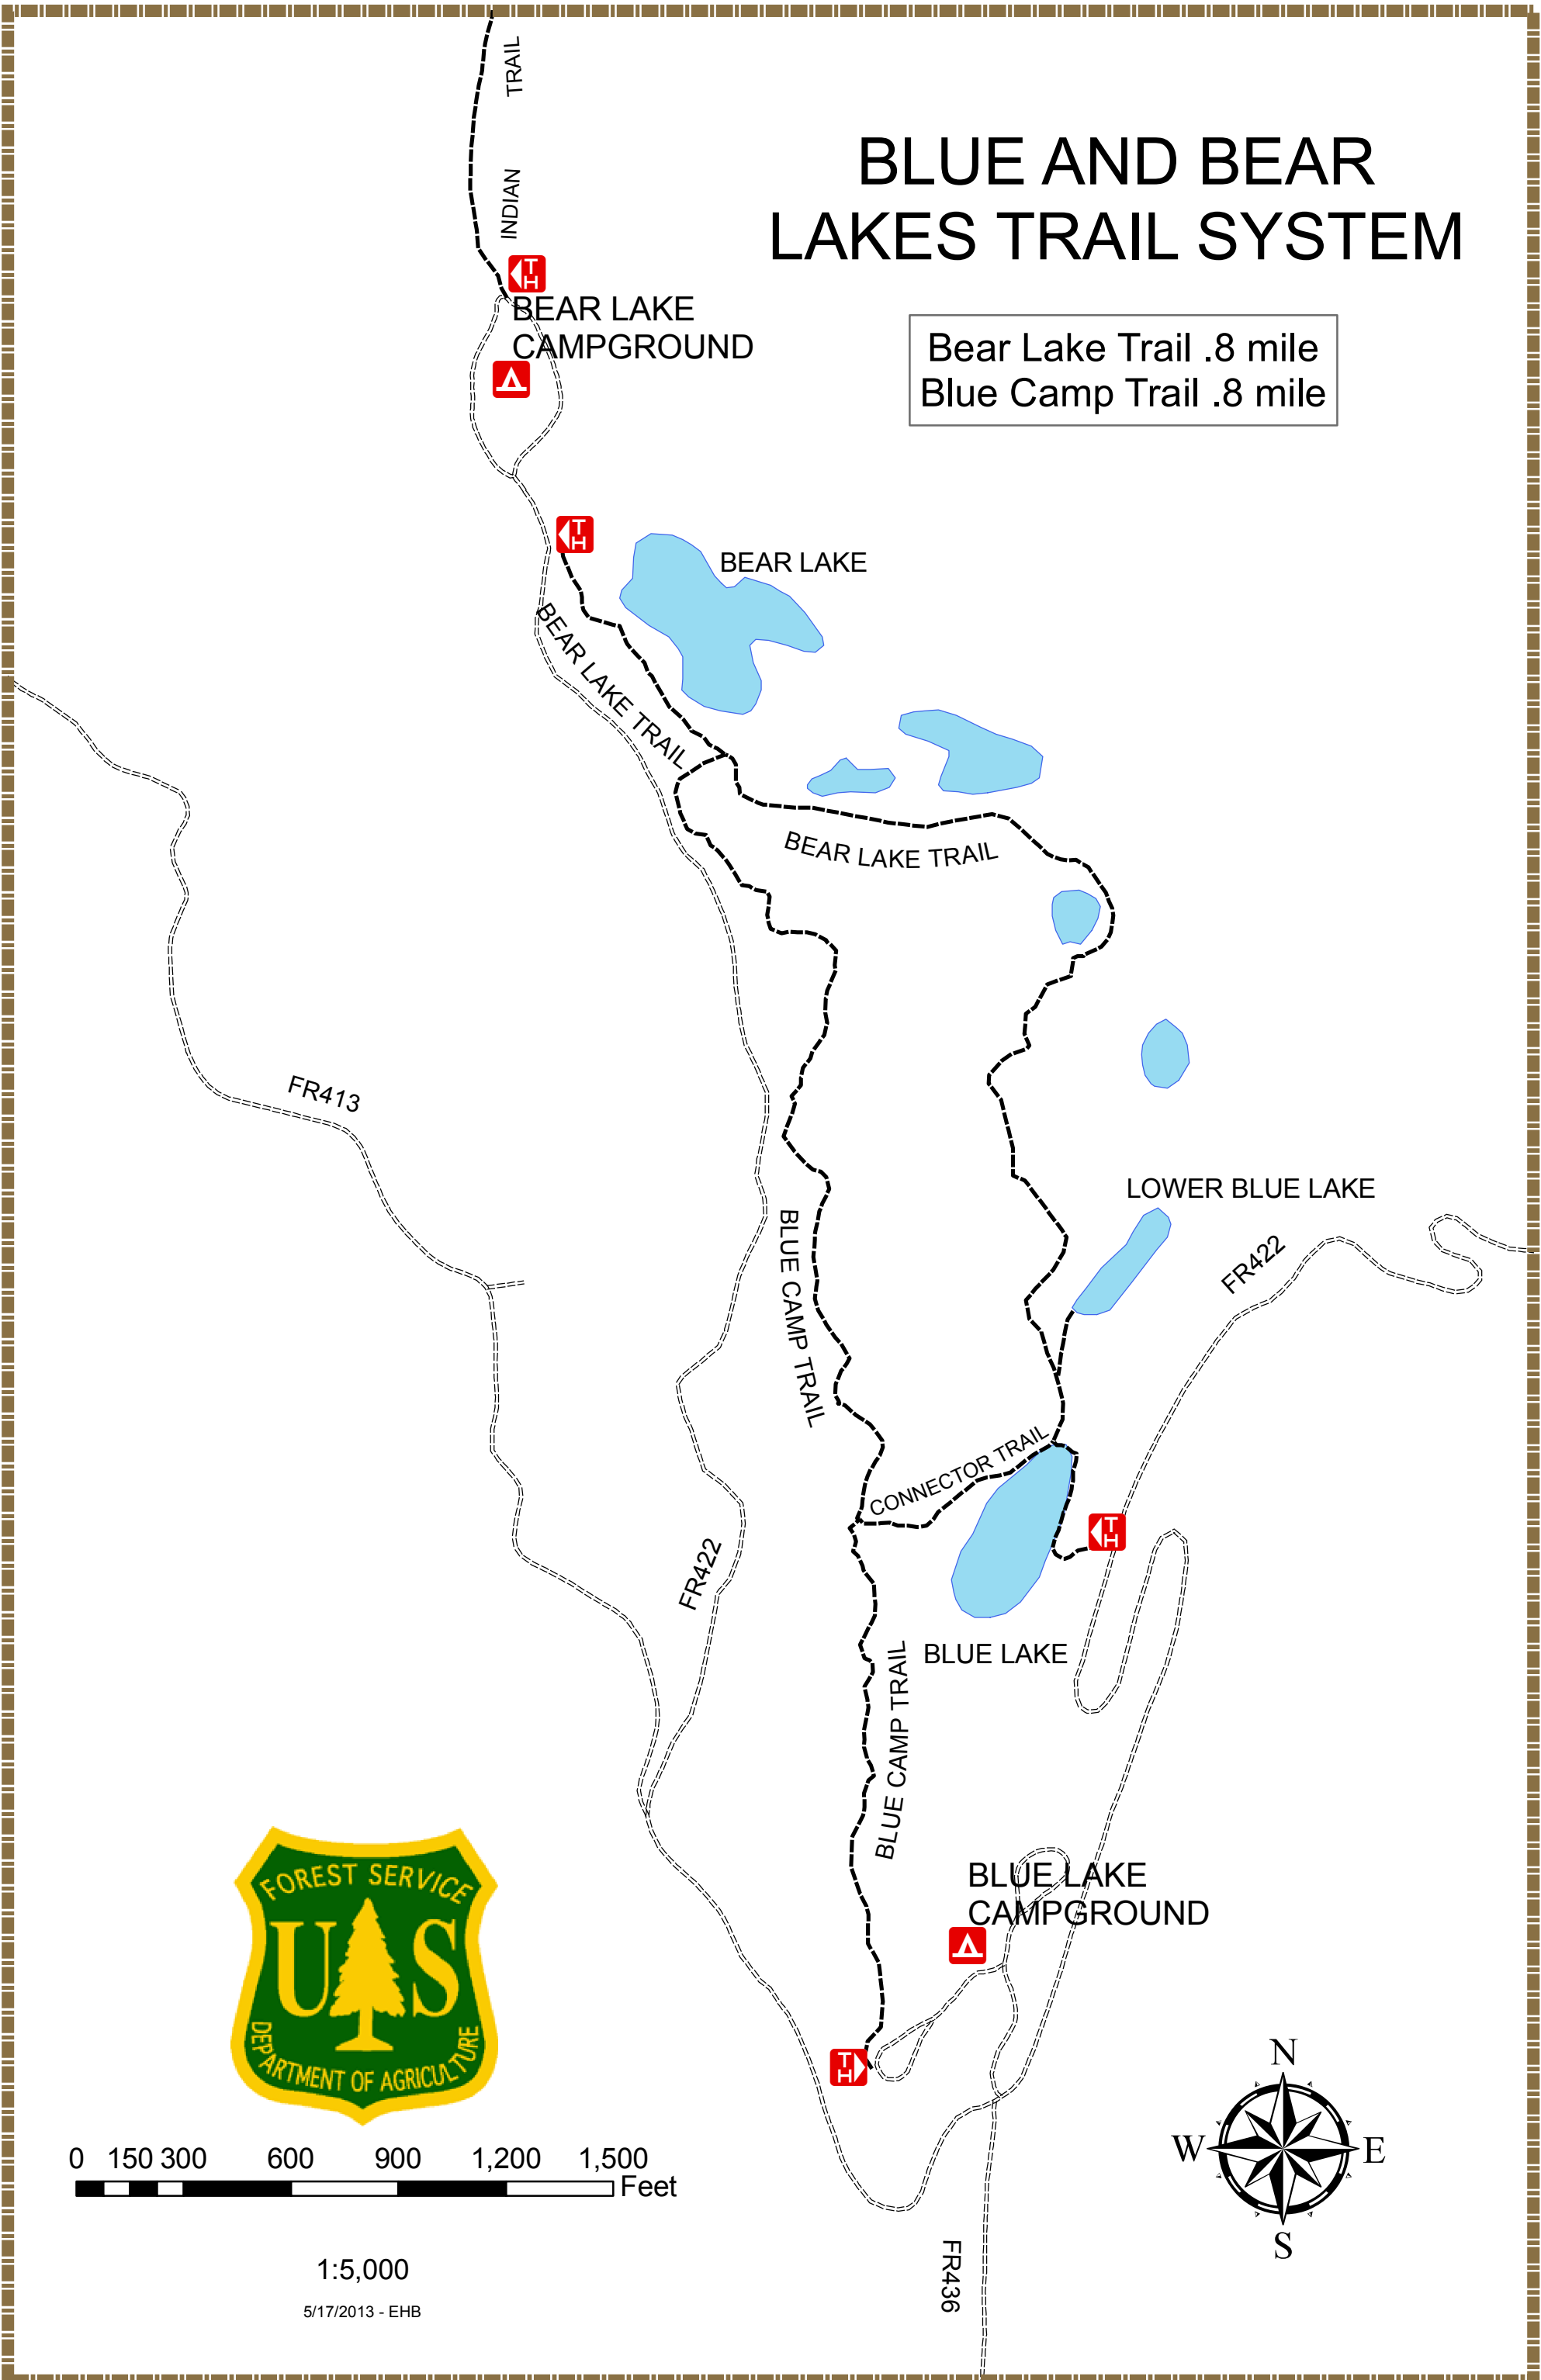

BLUE AND BEAR LAKES TRAIL SYSTEM

Bear Lake Trail .8 mile
Blue Camp Trail .8 mile

0 150 300 600 900 1,200 1,500 Feet

1:5,000

5/17/2013 - EHB